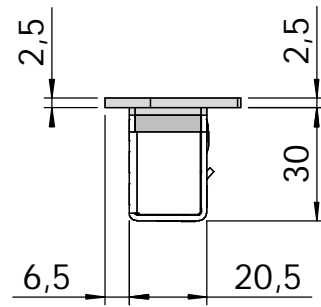

Montering för Connect

This document shall not be copied without owners written allowance and its content shall not be exposed for third part nor be used for unauthorized purpose.

A Owner Stendals EI AB	Title/Description STEP 30 med plan stolpe plös 12mm Montering för Connect Drawing no. ST3541 Scale 1:2
---	---

Montering för Modul

This document shall not be copied without owners written allowance and its content shall not be exposed for third part nor be used for unauthorized purpose.

A	Owner	Title/Description	
	Stendals EI AB	STEP 30 med plan stolpe plös 12mm Montering för Modul	
		Drawing no.	Scale
		ST3541	1:2