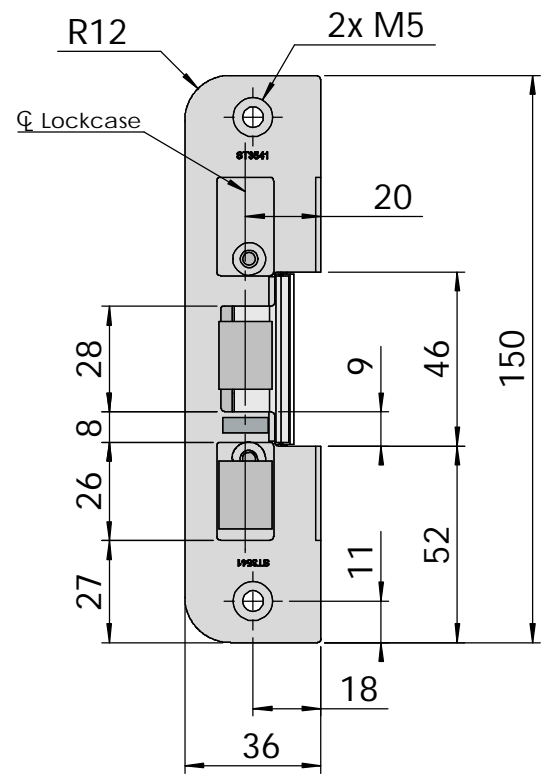

Montering för Connect

This document shall not be copied without owners written allowance and its content shall not be exposed for third part nor be used for unauthorized purpose.

A Owner Stendals EI AB	Title/Description STEP 30 med plan stolpe plös 12mm Montering för Connect Drawing no. ST3541 Scale 1:2
---	---

Montering för Modul

This document shall not be copied without owners written allowance and its content shall not be exposed for third part nor be used for unauthorized purpose.

A	Owner	Title/Description	
	Stendals EI AB	STEP 30 med plan stolpe plös 12mm Montering för Modul	
		Drawing no.	Scale
		ST3541	1:2