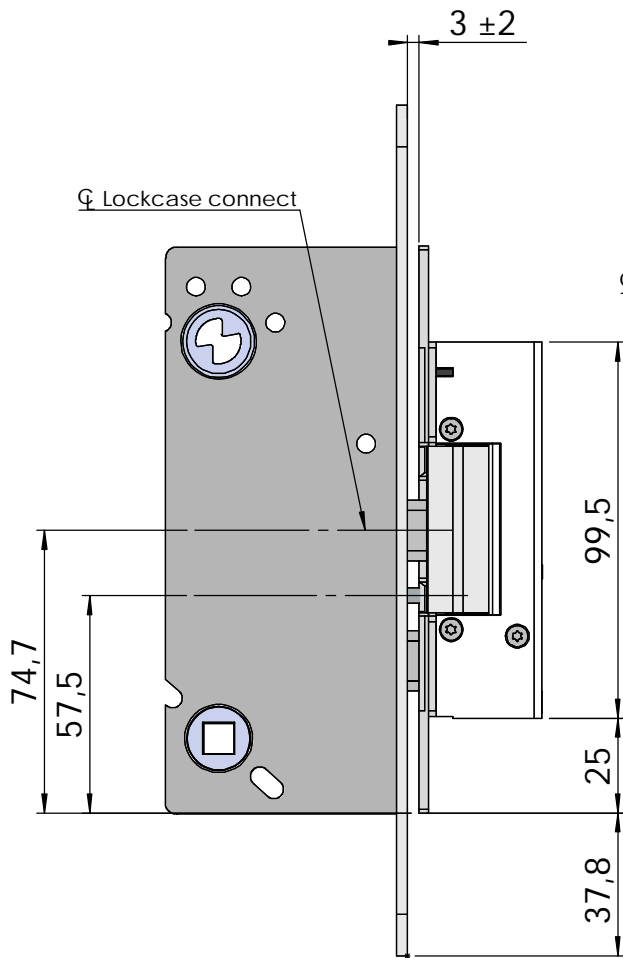

Montering för Connect

This document shall not be copied without owners written allowance and its content shall not be exposed for third part nor be used for unauthorized purpose.

A Owner Stendals EI AB	Title/Description STEP 30 med plan stolpe plös 12mm Montering för Connect Drawing no. ST3541 Scale 1:2
---	---

Montering för Modul

This document shall not be copied without owners written allowance and its content shall not be exposed for third part nor be used for unauthorized purpose.

A	Owner	Title/Description	
	Stendals EI AB	STEP 30 med plan stolpe plös 12mm Montering för Modul	
		Drawing no.	Scale
		ST3541	1:2