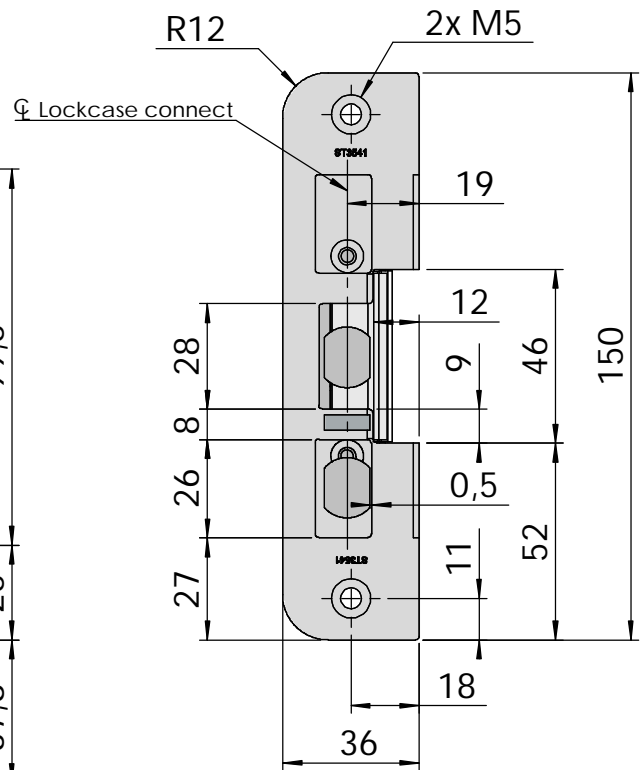

Montering för Connect

This document shall not be copied without owners written allowance and its content shall not be exposed for third part nor be used for unauthorized purpose.

A Owner Stendals EI AB	Title/Description STEP 30 med plan stolpe plös 12mm Montering för Connect Drawing no. ST3541 Scale 1:2
---	---

Montering för Modul

This document shall not be copied without owners written allowance and its content shall not be exposed for third part nor be used for unauthorized purpose.

A	Owner	Title/Description	
	Stendals EI AB	STEP 30 med plan stolpe plös 12mm Montering för Modul	
		Drawing no.	Scale
		ST3541	1:2