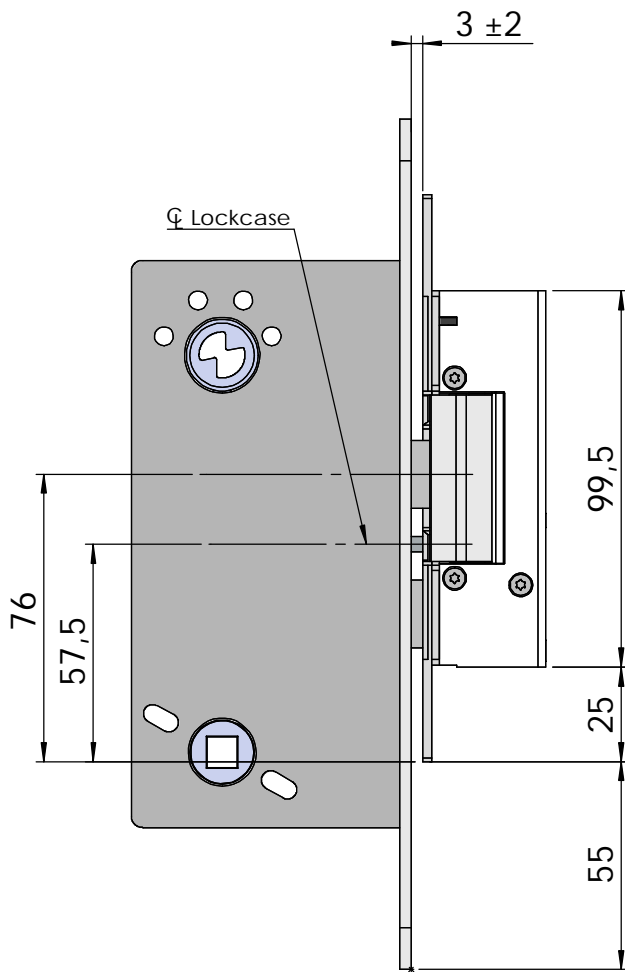

Montering för Connect

This document shall not be copied without owners written allowance and its content shall not be exposed for third part nor be used for unauthorized purpose.

A Owner Stendals EI AB	Title/Description STEP 30 med plan stolpe plös 12mm Montering för Connect Drawing no. ST3541 Scale 1:2
---	---

Montering för Modul

This document shall not be copied without owners written allowance and its content shall not be exposed for third part nor be used for unauthorized purpose.

A	Owner	Title/Description	
	Stendals EI AB	STEP 30 med plan stolpe plös 12mm Montering för Modul	
		Drawing no.	Scale
		ST3541	1:2