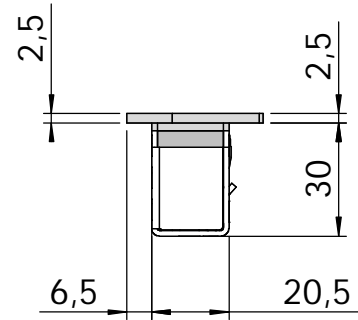

Montering för Connect

This document shall not be copied without owners written allowance and its content shall not be exposed for third part nor be used for unauthorized purpose.

A Owner Stendals EI AB	Title/Description STEP 30 med plan stolpe plös 12mm Montering för Connect Drawing no. ST3541 Scale 1:2
---	---

Montering för Modul

This document shall not be copied without owners written allowance and its content shall not be exposed for third part nor be used for unauthorized purpose.

A	Owner	Title/Description	
	Stendals EI AB	STEP 30 med plan stolpe plös 12mm Montering för Modul	
		Drawing no.	Scale
		ST3541	1:2