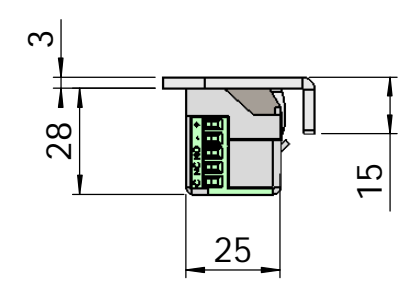

Montering för Connect

This document shall not be copied without owners written allowance and its content shall not be exposed for third part nor be used for unauthorized purpose.

A Owner Stendals EI AB	Title/Description STEP 40 med vinklad stolpe plös 12mm Montering för Connect
	Drawing no. ST4003-12 Scale 1:2

Montering för Modul

This document shall not be copied without owners written allowance and its content shall not be exposed for third part nor be used for unauthorized purpose.

Owner
Stendals EI AB

Title/Description
STEP 40 med vinklad stolpe plös 12mm
Montering för Modul

Drawing no. **ST4003-12**

Scale
1:2