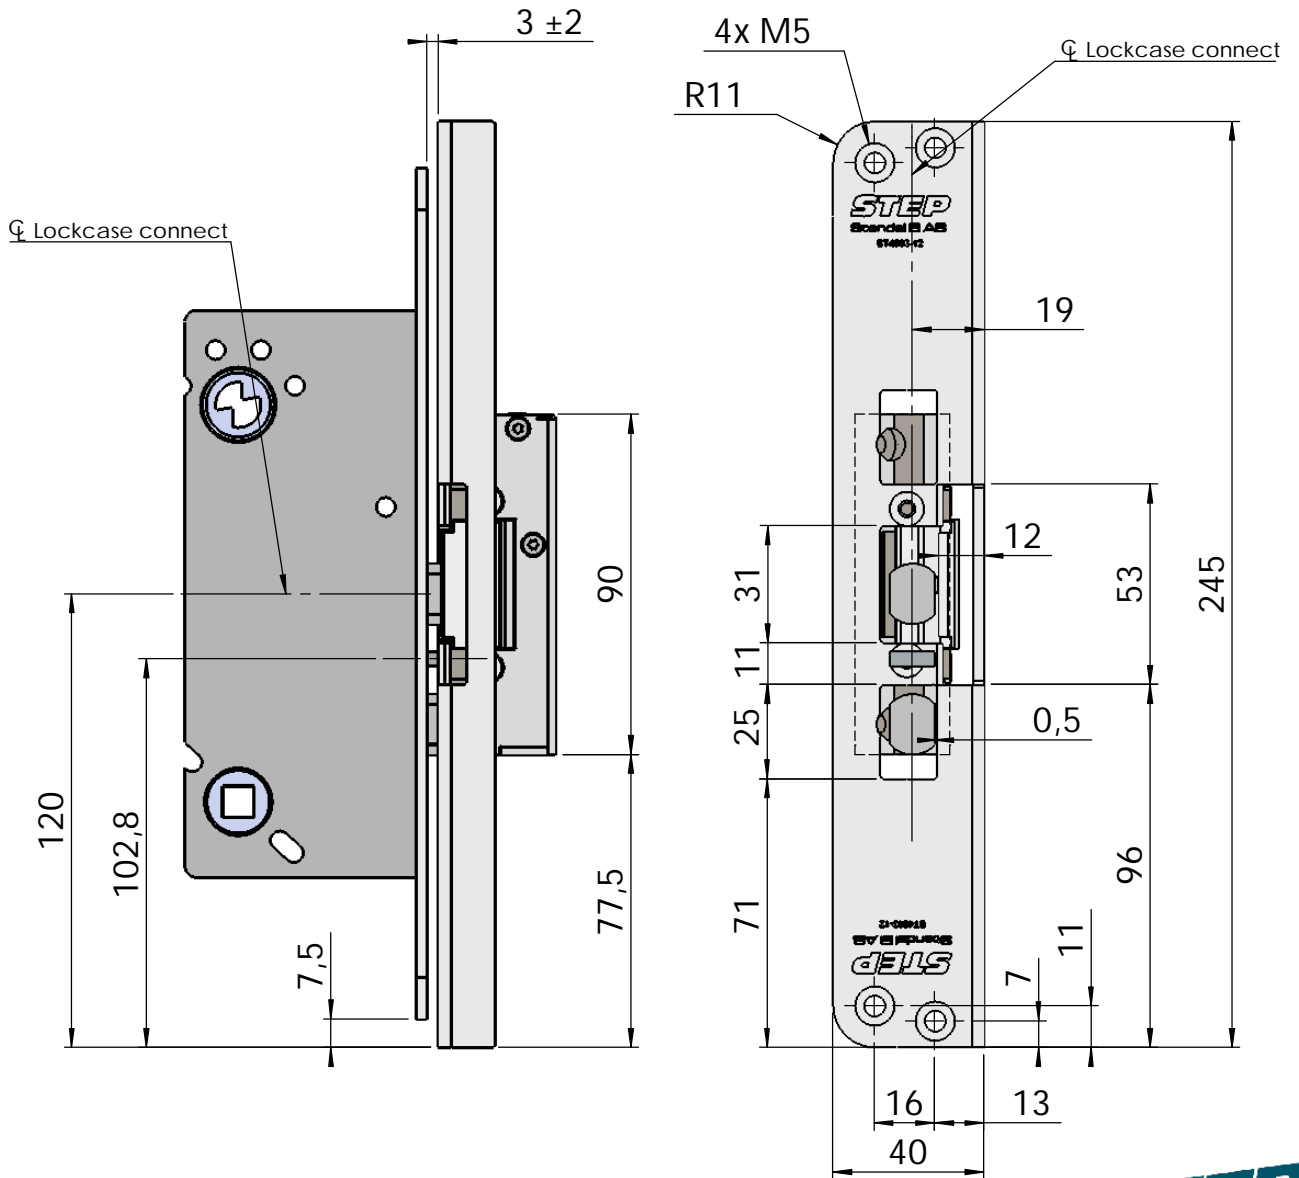

Montering för Connect

This document shall not be copied without owners written allowance and its content shall not be exposed for third part nor be used for unauthorized purpose.

A Owner Stendals EI AB	Title/Description STEP 40 med vinklad stolpe plös 12mm Montering för Connect
	Drawing no. ST4003-12 Scale 1:2

Montering för Modul

This document shall not be copied without owners written allowance and its content shall not be exposed for third part nor be used for unauthorized purpose.

Owner
Stendals EI AB

Title/Description
STEP 40 med vinklad stolpe plös 12mm
Montering för Modul

Drawing no. **ST4003-12**

Scale
1:2