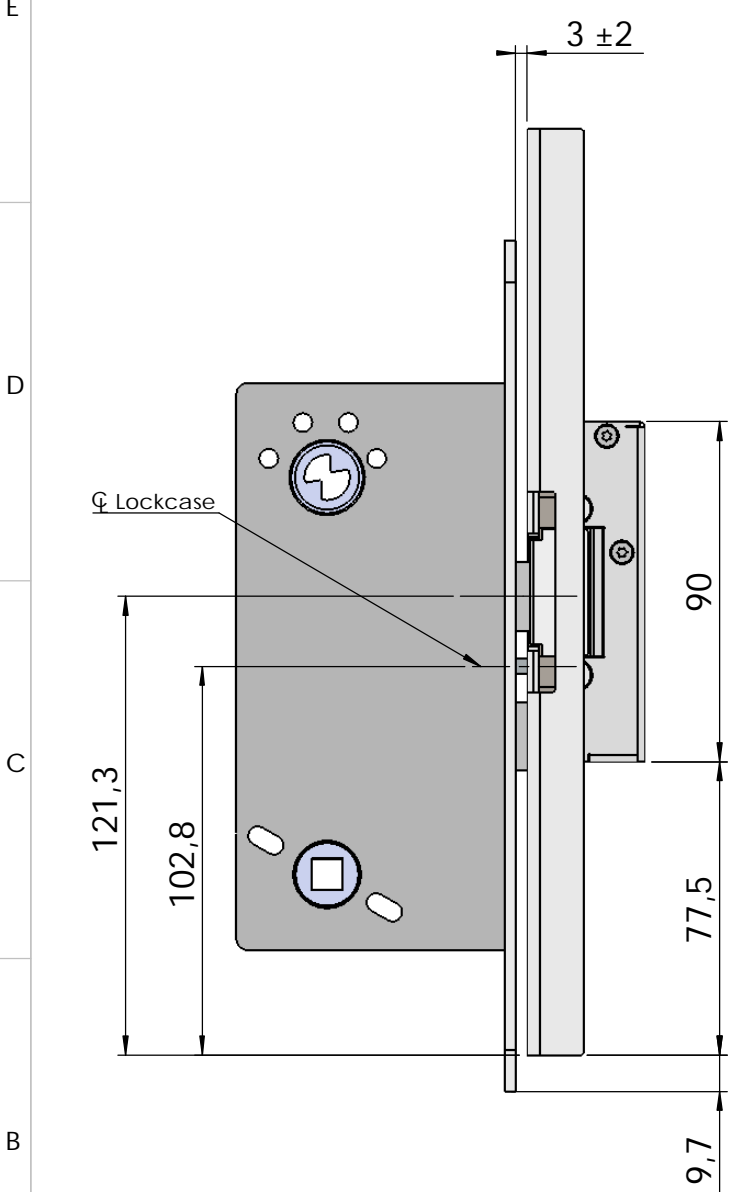

Montering för Connect

This document shall not be copied without owners written allowance and its content shall not be exposed for third part nor be used for unauthorized purpose.

A Owner Stendals EI AB	Title/Description STEP 40 med vinklad stolpe plös 12mm Montering för Connect
	Drawing no. ST4003-12 Scale 1:2

Montering för Modul

This document shall not be copied without owners written allowance and its content shall not be exposed for third part nor be used for unauthorized purpose.

Owner
Stendals EI AB

Title/Description
STEP 40 med vinklad stolpe plös 12mm
Montering för Modul

Drawing no. **ST4003-12**

Scale
1:2