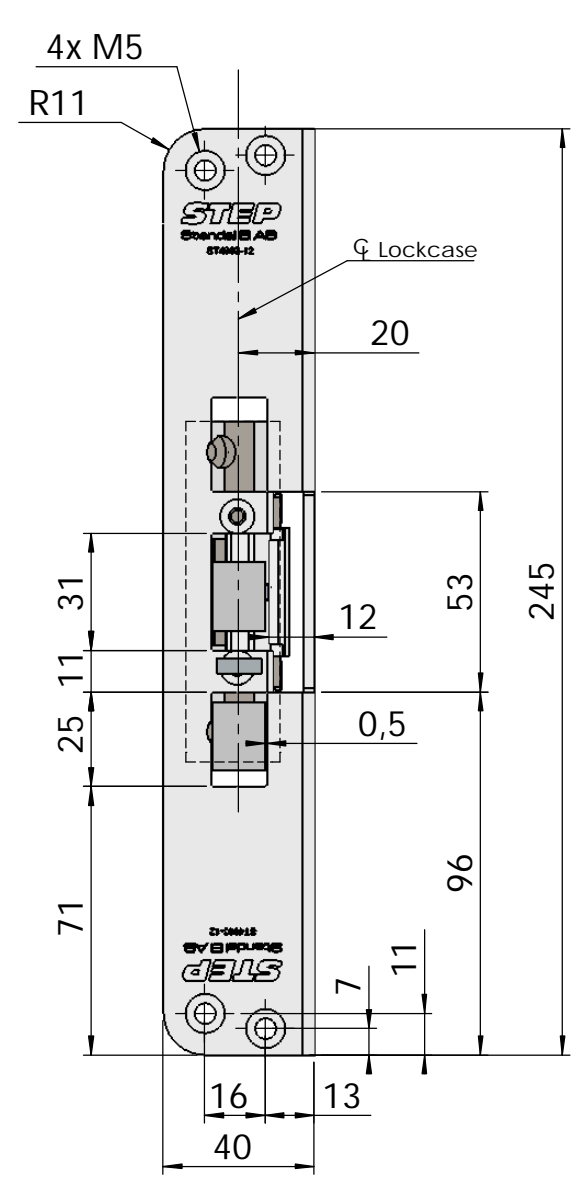

Montering för Connect

This document shall not be copied without owners written allowance and its content shall not be exposed for third part nor be used for unauthorized purpose.

A Owner Stendals EI AB	Title/Description STEP 40 med vinklad stolpe plös 12mm Montering för Connect
	Drawing no. ST4003-12 Scale 1:2

Montering för Modul

This document shall not be copied without owners written allowance and its content shall not be exposed for third part nor be used for unauthorized purpose.

Owner
Stendals EI AB

Title/Description
STEP 40 med vinklad stolpe plös 12mm
Montering för Modul

Drawing no. **ST4003-12**

Scale
1:2