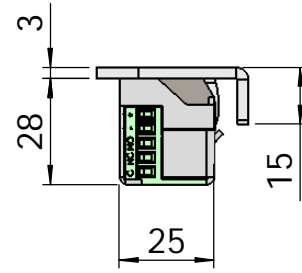

Montering för Connect

This document shall not be copied without owners written allowance and its content shall not be exposed for third part nor be used for unauthorized purpose.

A Owner Stendals EI AB	Title/Description STEP 40 med vinklad stolpe plös 12mm Montering för Connect
	Drawing no. ST4003-12 Scale 1:2

Montering för Modul

This document shall not be copied without owners written allowance and its content shall not be exposed for third part nor be used for unauthorized purpose.

Owner
Stendals EI AB

Title/Description
STEP 40 med vinklad stolpe plös 12mm
Montering för Modul

Drawing no. **ST4003-12**

Scale
1:2